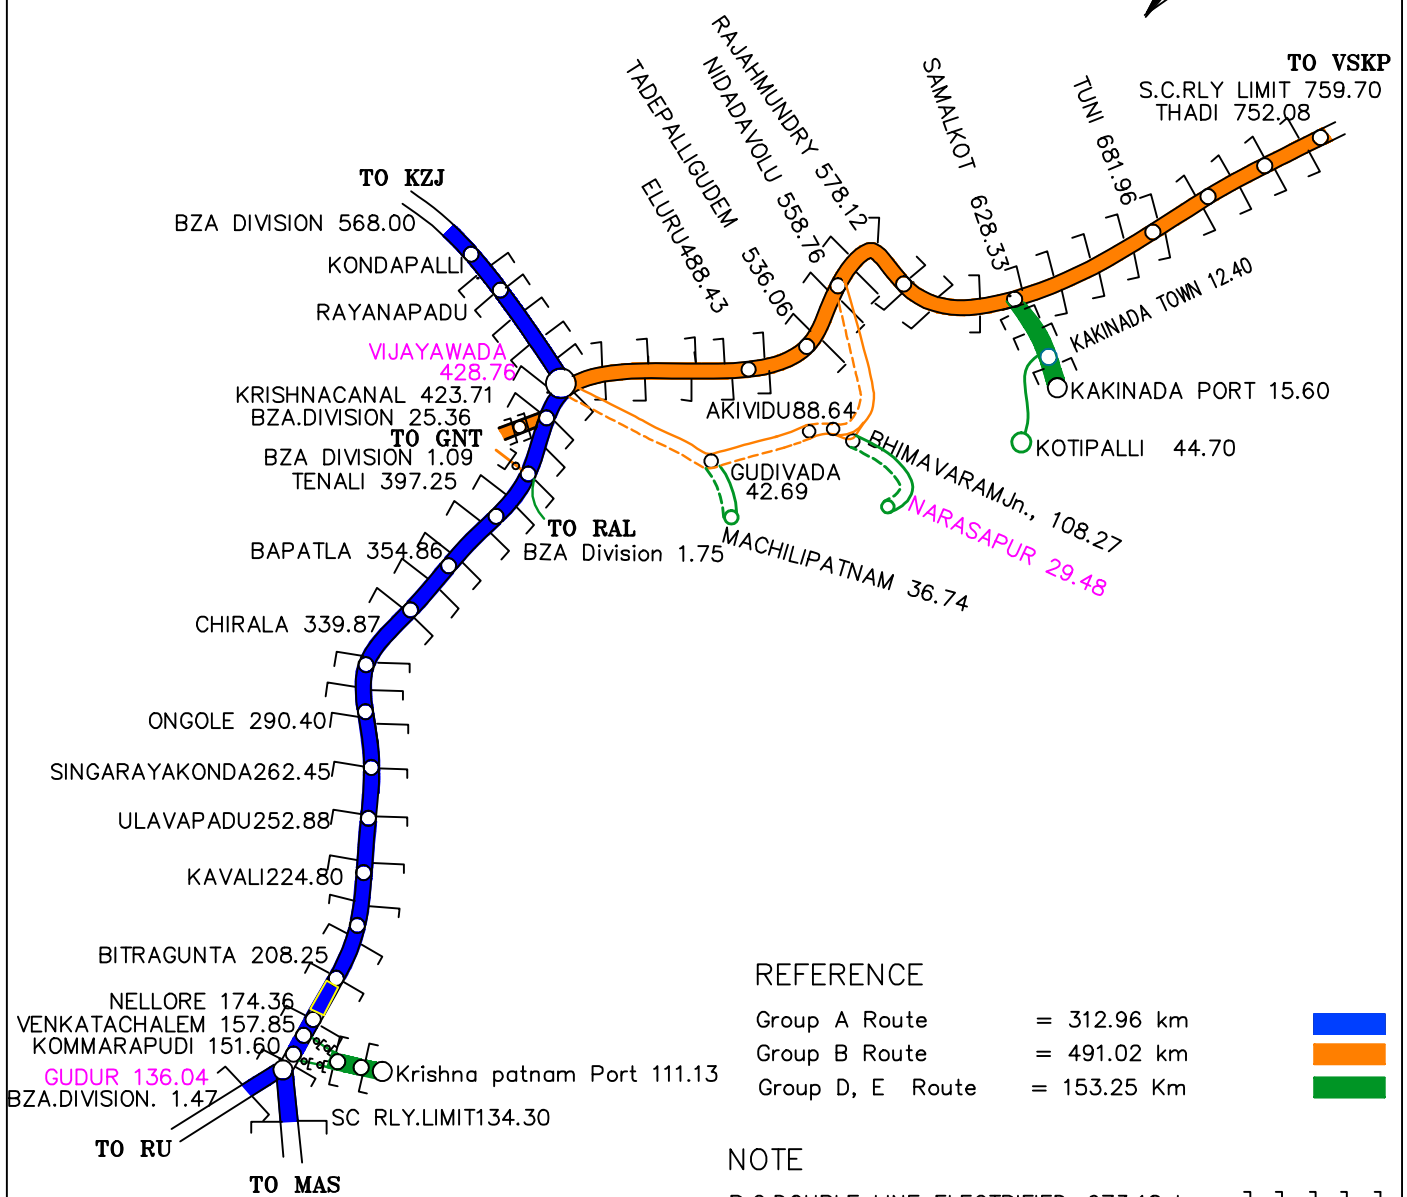

SOUTH CENTRAL RAILWAY VIJAYAWADA DIVISION JURISDICTION MAP

REFERENCE

Group A Route	= 312.96 km	
Group B Route	= 491.02 km	
Group D, E Route	= 153.25 Km	

NOTE

B.G.DOUBLE LINE ELECTRIFIED	=673.18 km	
B.G.SINGLE LINE	=275.92 km	
B.G.SINGLE LINE ELECTRIFIED	= 51.94 km	