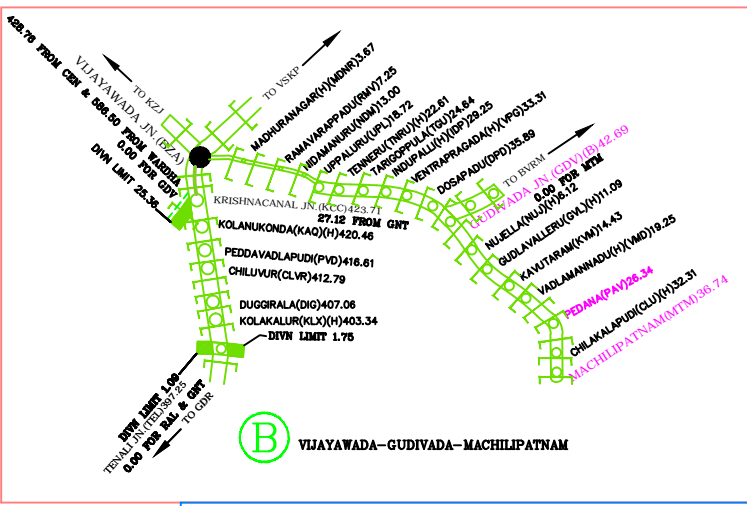

SOUTH CENTRAL RAILWAY JURISDICTION MAP OF THE VIJAYAWADA DIVISION

Reference

- Group A route = 312.96 km
- Group B route = 491.18 km
- Group D & E routes = 256.79 km

Categories of Stations

- A1 & A
- B
- D
- E