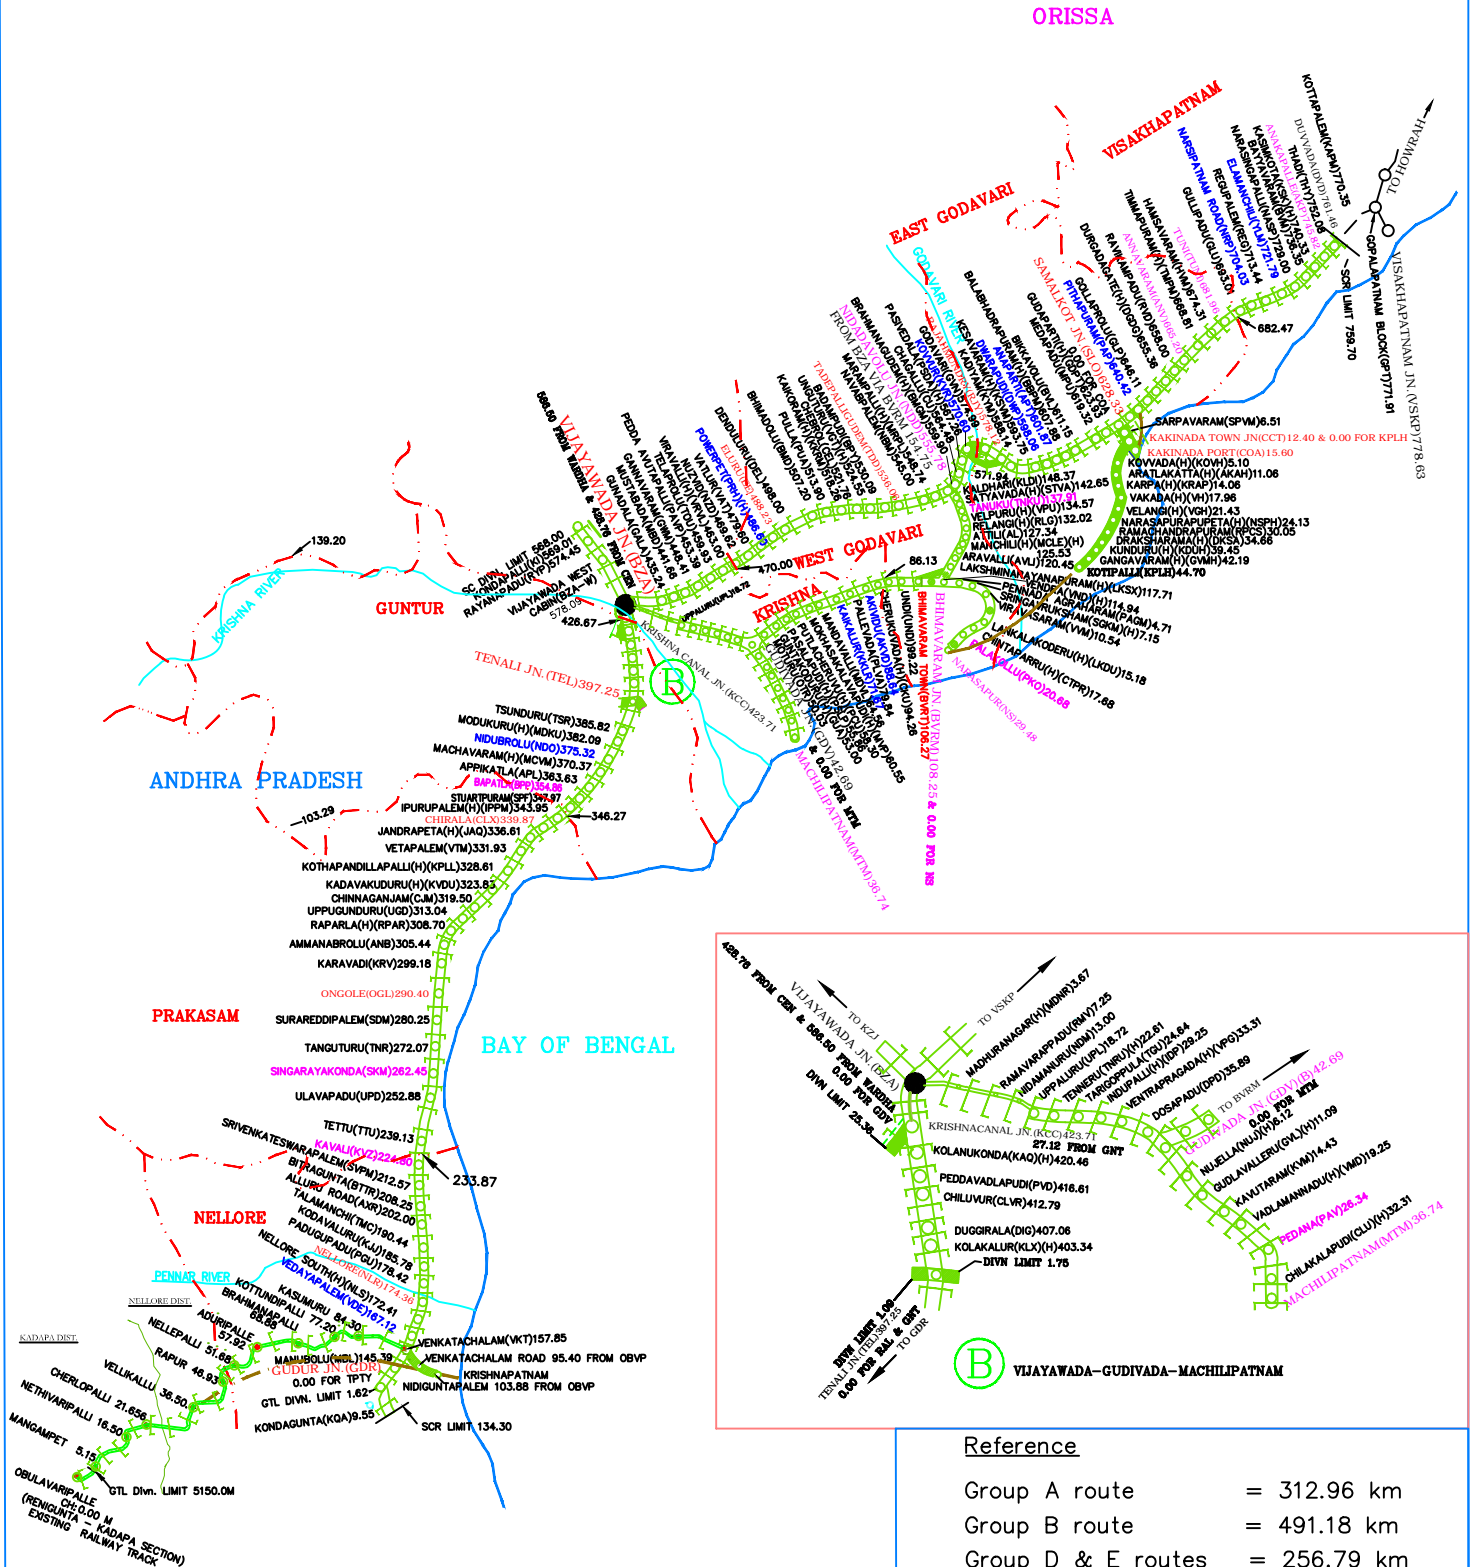

SOUTH CENTRAL RAILWAY JURISDICTION MAP OF THE VIJAYAWADA DIVISION

Reference

- Group A route = 312.96 km
- Group B route = 491.18 km
- Group D & E routes = 256.79 km

Categories of Stations

- A1 & A
- B
- D
- E