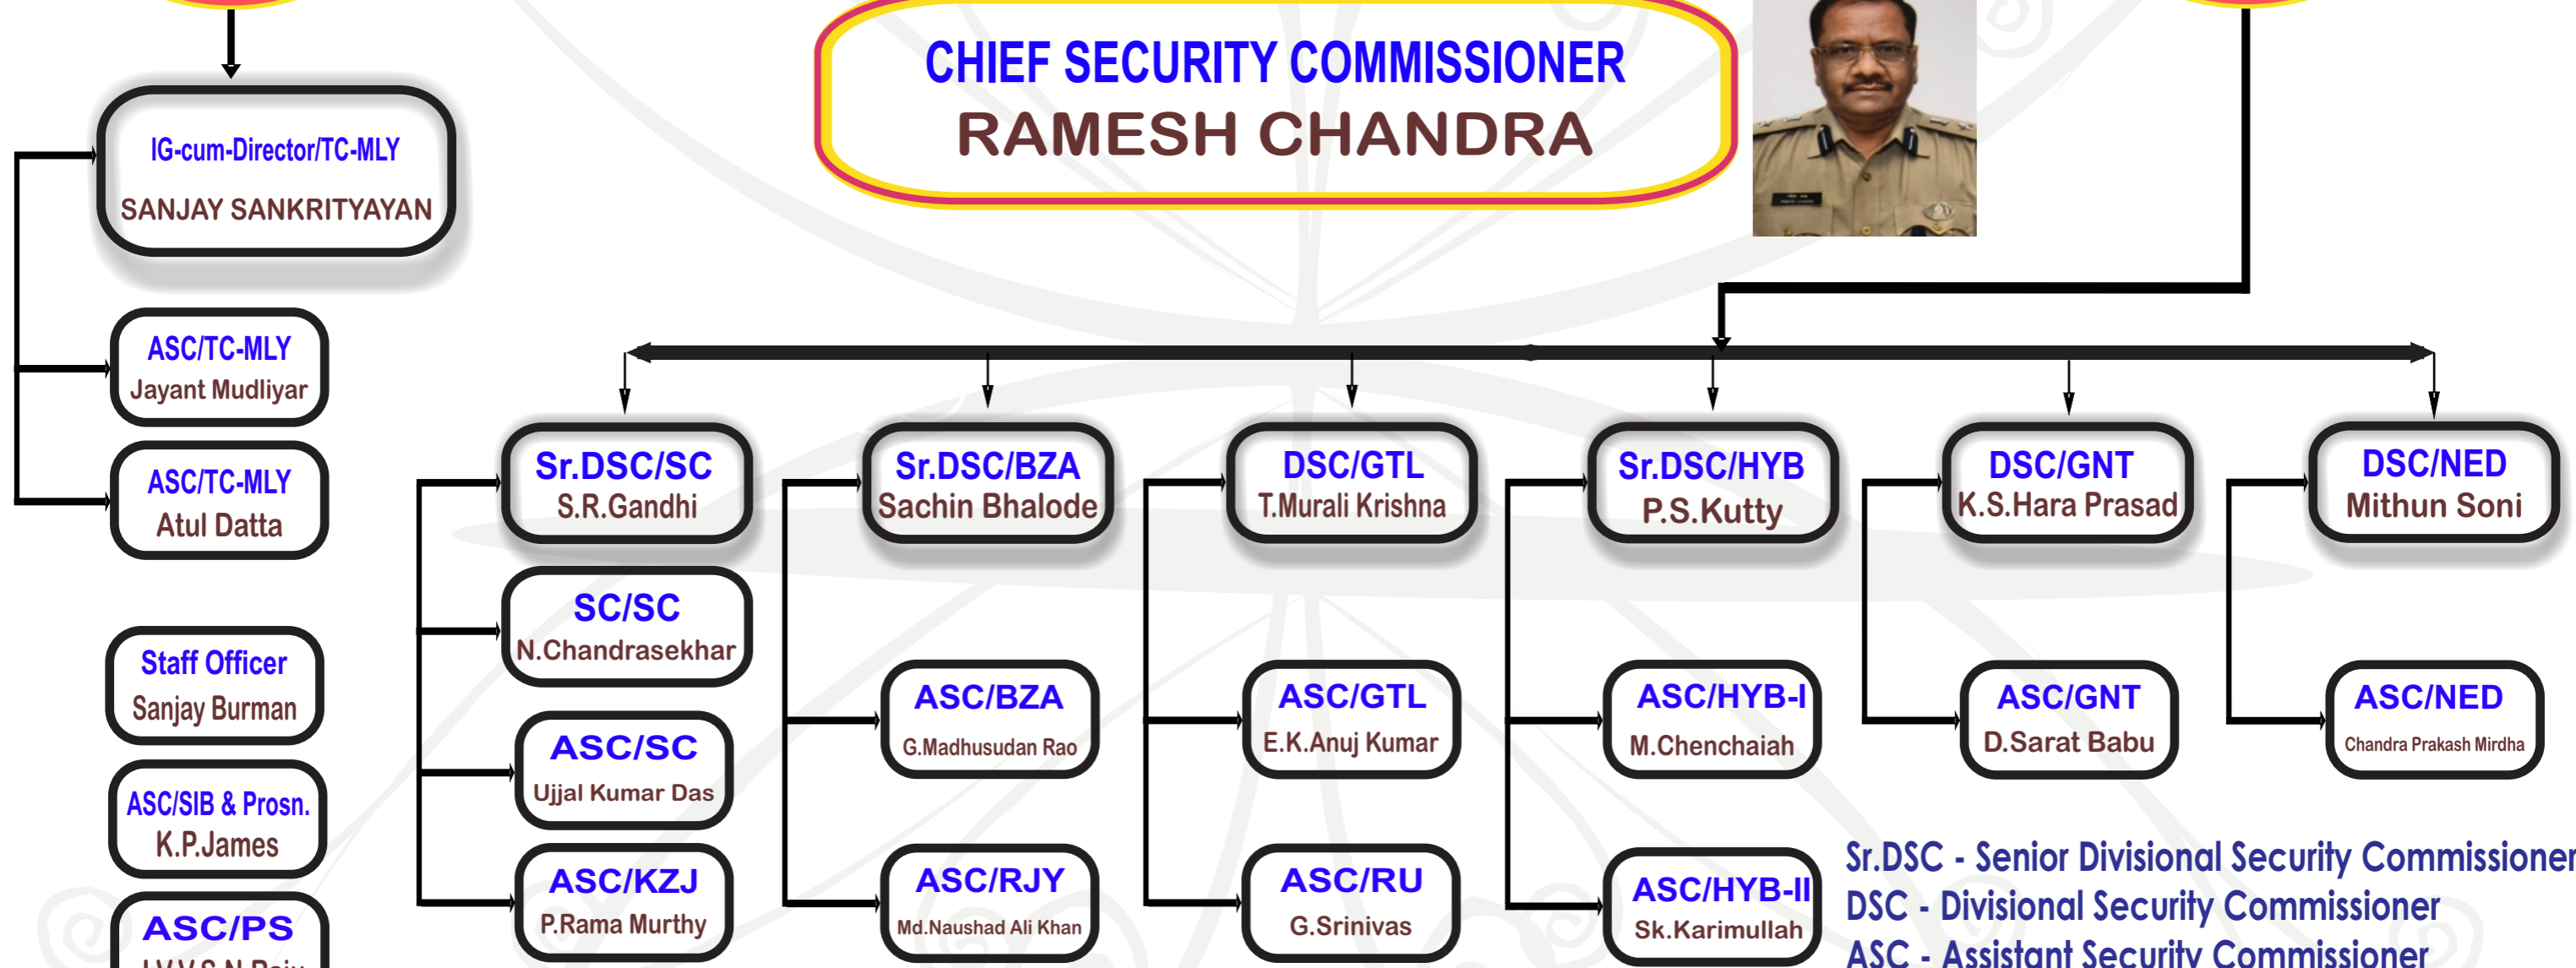

ORGANIZATIONAL CHART OF SOUTH CENTRAL RAILWAY

Headquarters

**IG-Pr. CHIEF SECURITY COMMISSIONER
G.M.ESWARA RAO**

**CHIEF SECURITY COMMISSIONER
RAMESH CHANDRA**

Divisions

Sr.DSC - Senior Divisional Security Commissioner
DSC - Divisional Security Commissioner
ASC - Assistant Security Commissioner

**ALL CITIZENS ARE POLICEMEN IN CIVIL DRESS
ALL RPF MEN ARE CITIZENS IN UNIFORM**