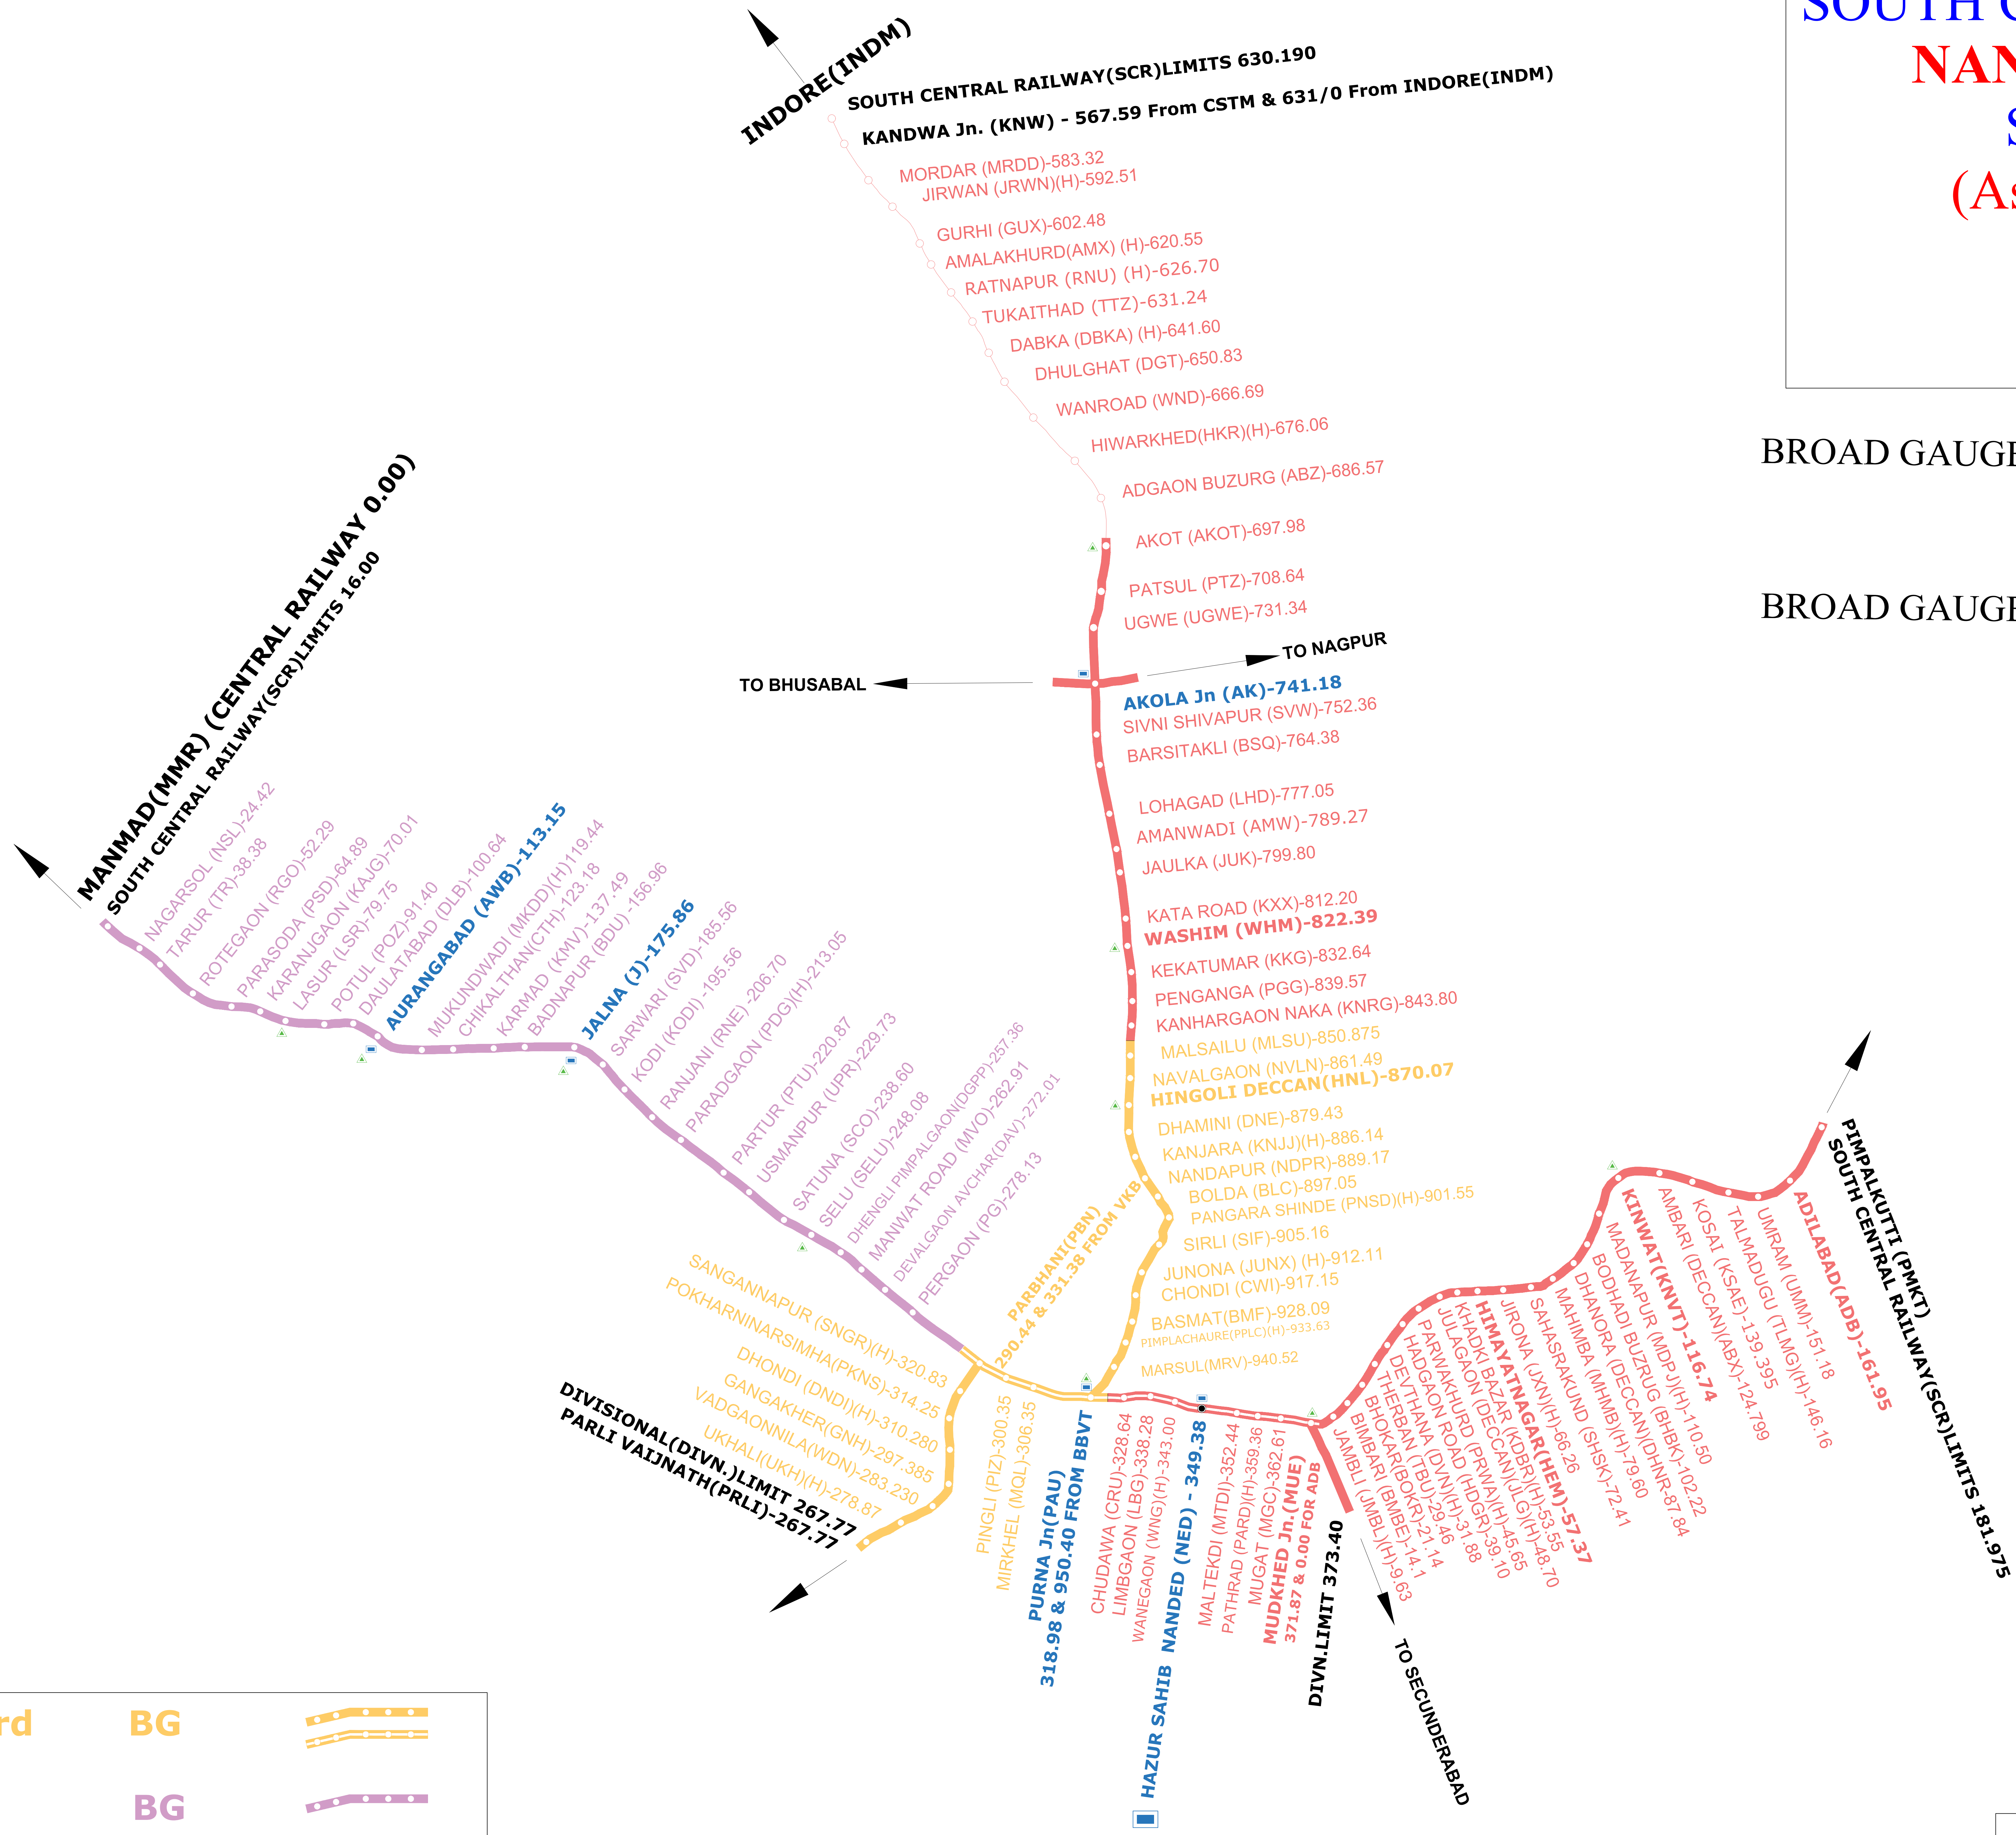

# SOUTH CENTRAL RAILWAY NANDED DIVISION SYSTEM MAP (As on 31.03.2020)

BROAD GAUGE SINGLE LINE

BROAD GAUGE DOUBLE LINE

Sr. DEN/Co-ord	BG	
DEN/West	BG	
DEN/North-East	BG	
	MG	
(Closed From 01.01.2017)		

Divisional HQ	
ADEN's Office	
PWI's Office	