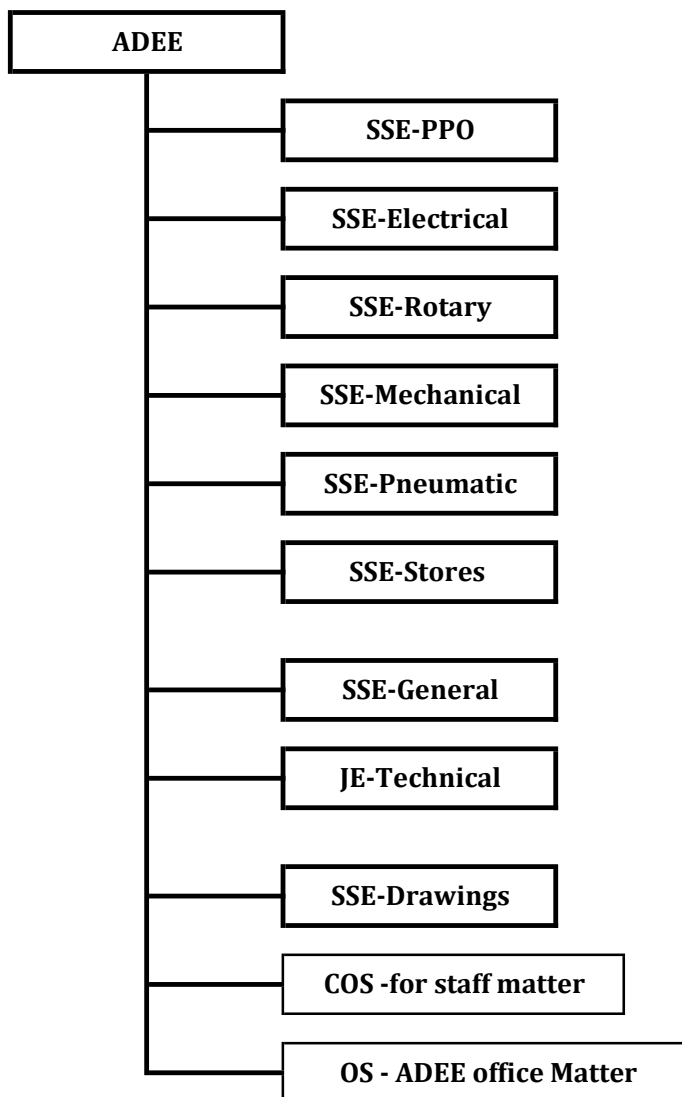

Memu Car Shed, Rajahmundry

Functional Organization Chart

*ADEE - Asst Divisional Electrical Engineer, PPO - Planning & Progress Organization, OS - Office Superintend Office -COS
COS-Chief Office Superintend