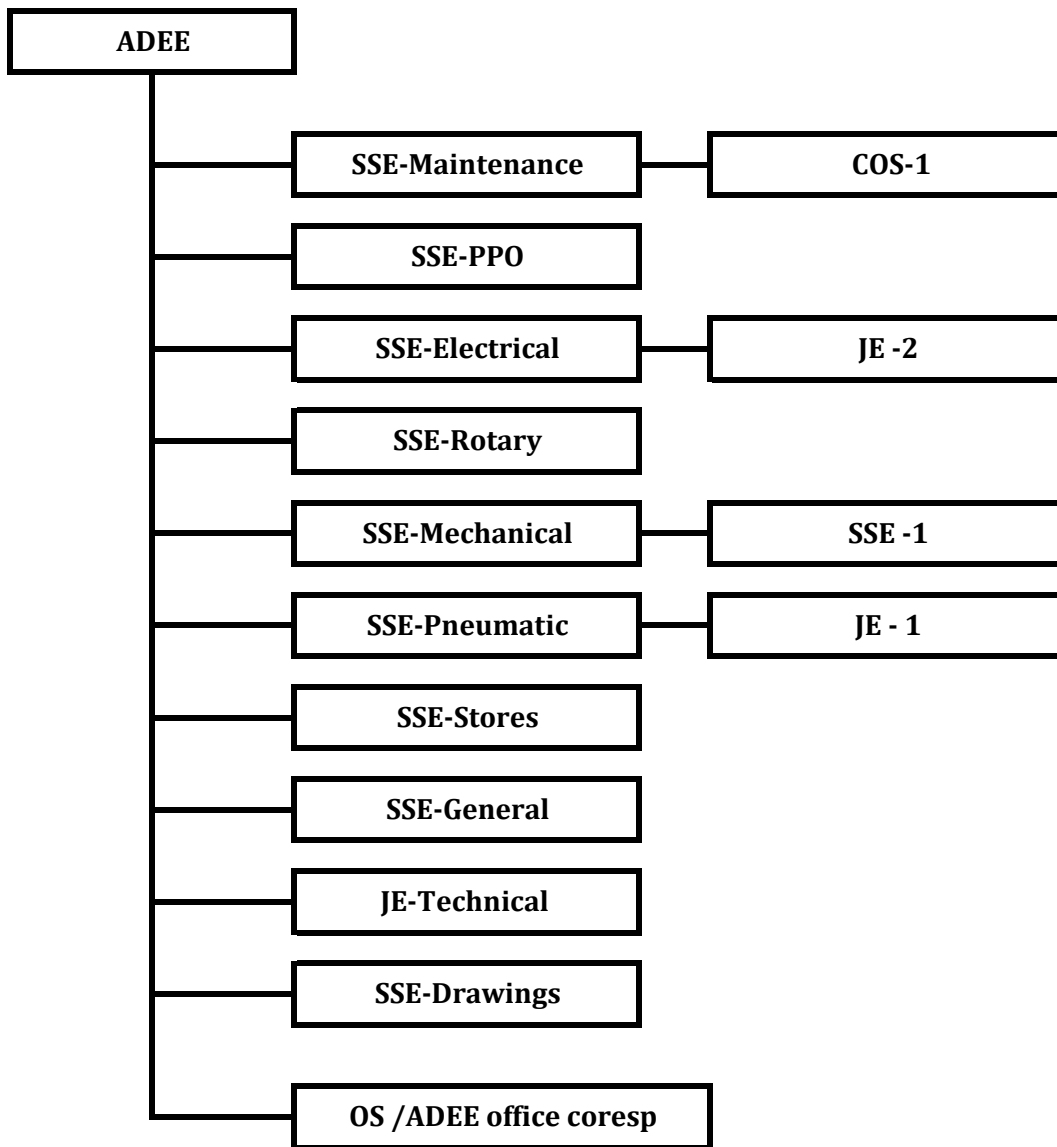

### Functional Organization Chart

\*ADEE - Asst Divisional Electrical Engineer, SSE- Senior section engineer , PPO - Planning & Progress Organization,  
OS - Office Superintend , COS - Chief office Superintend , JE -Junior Engineer