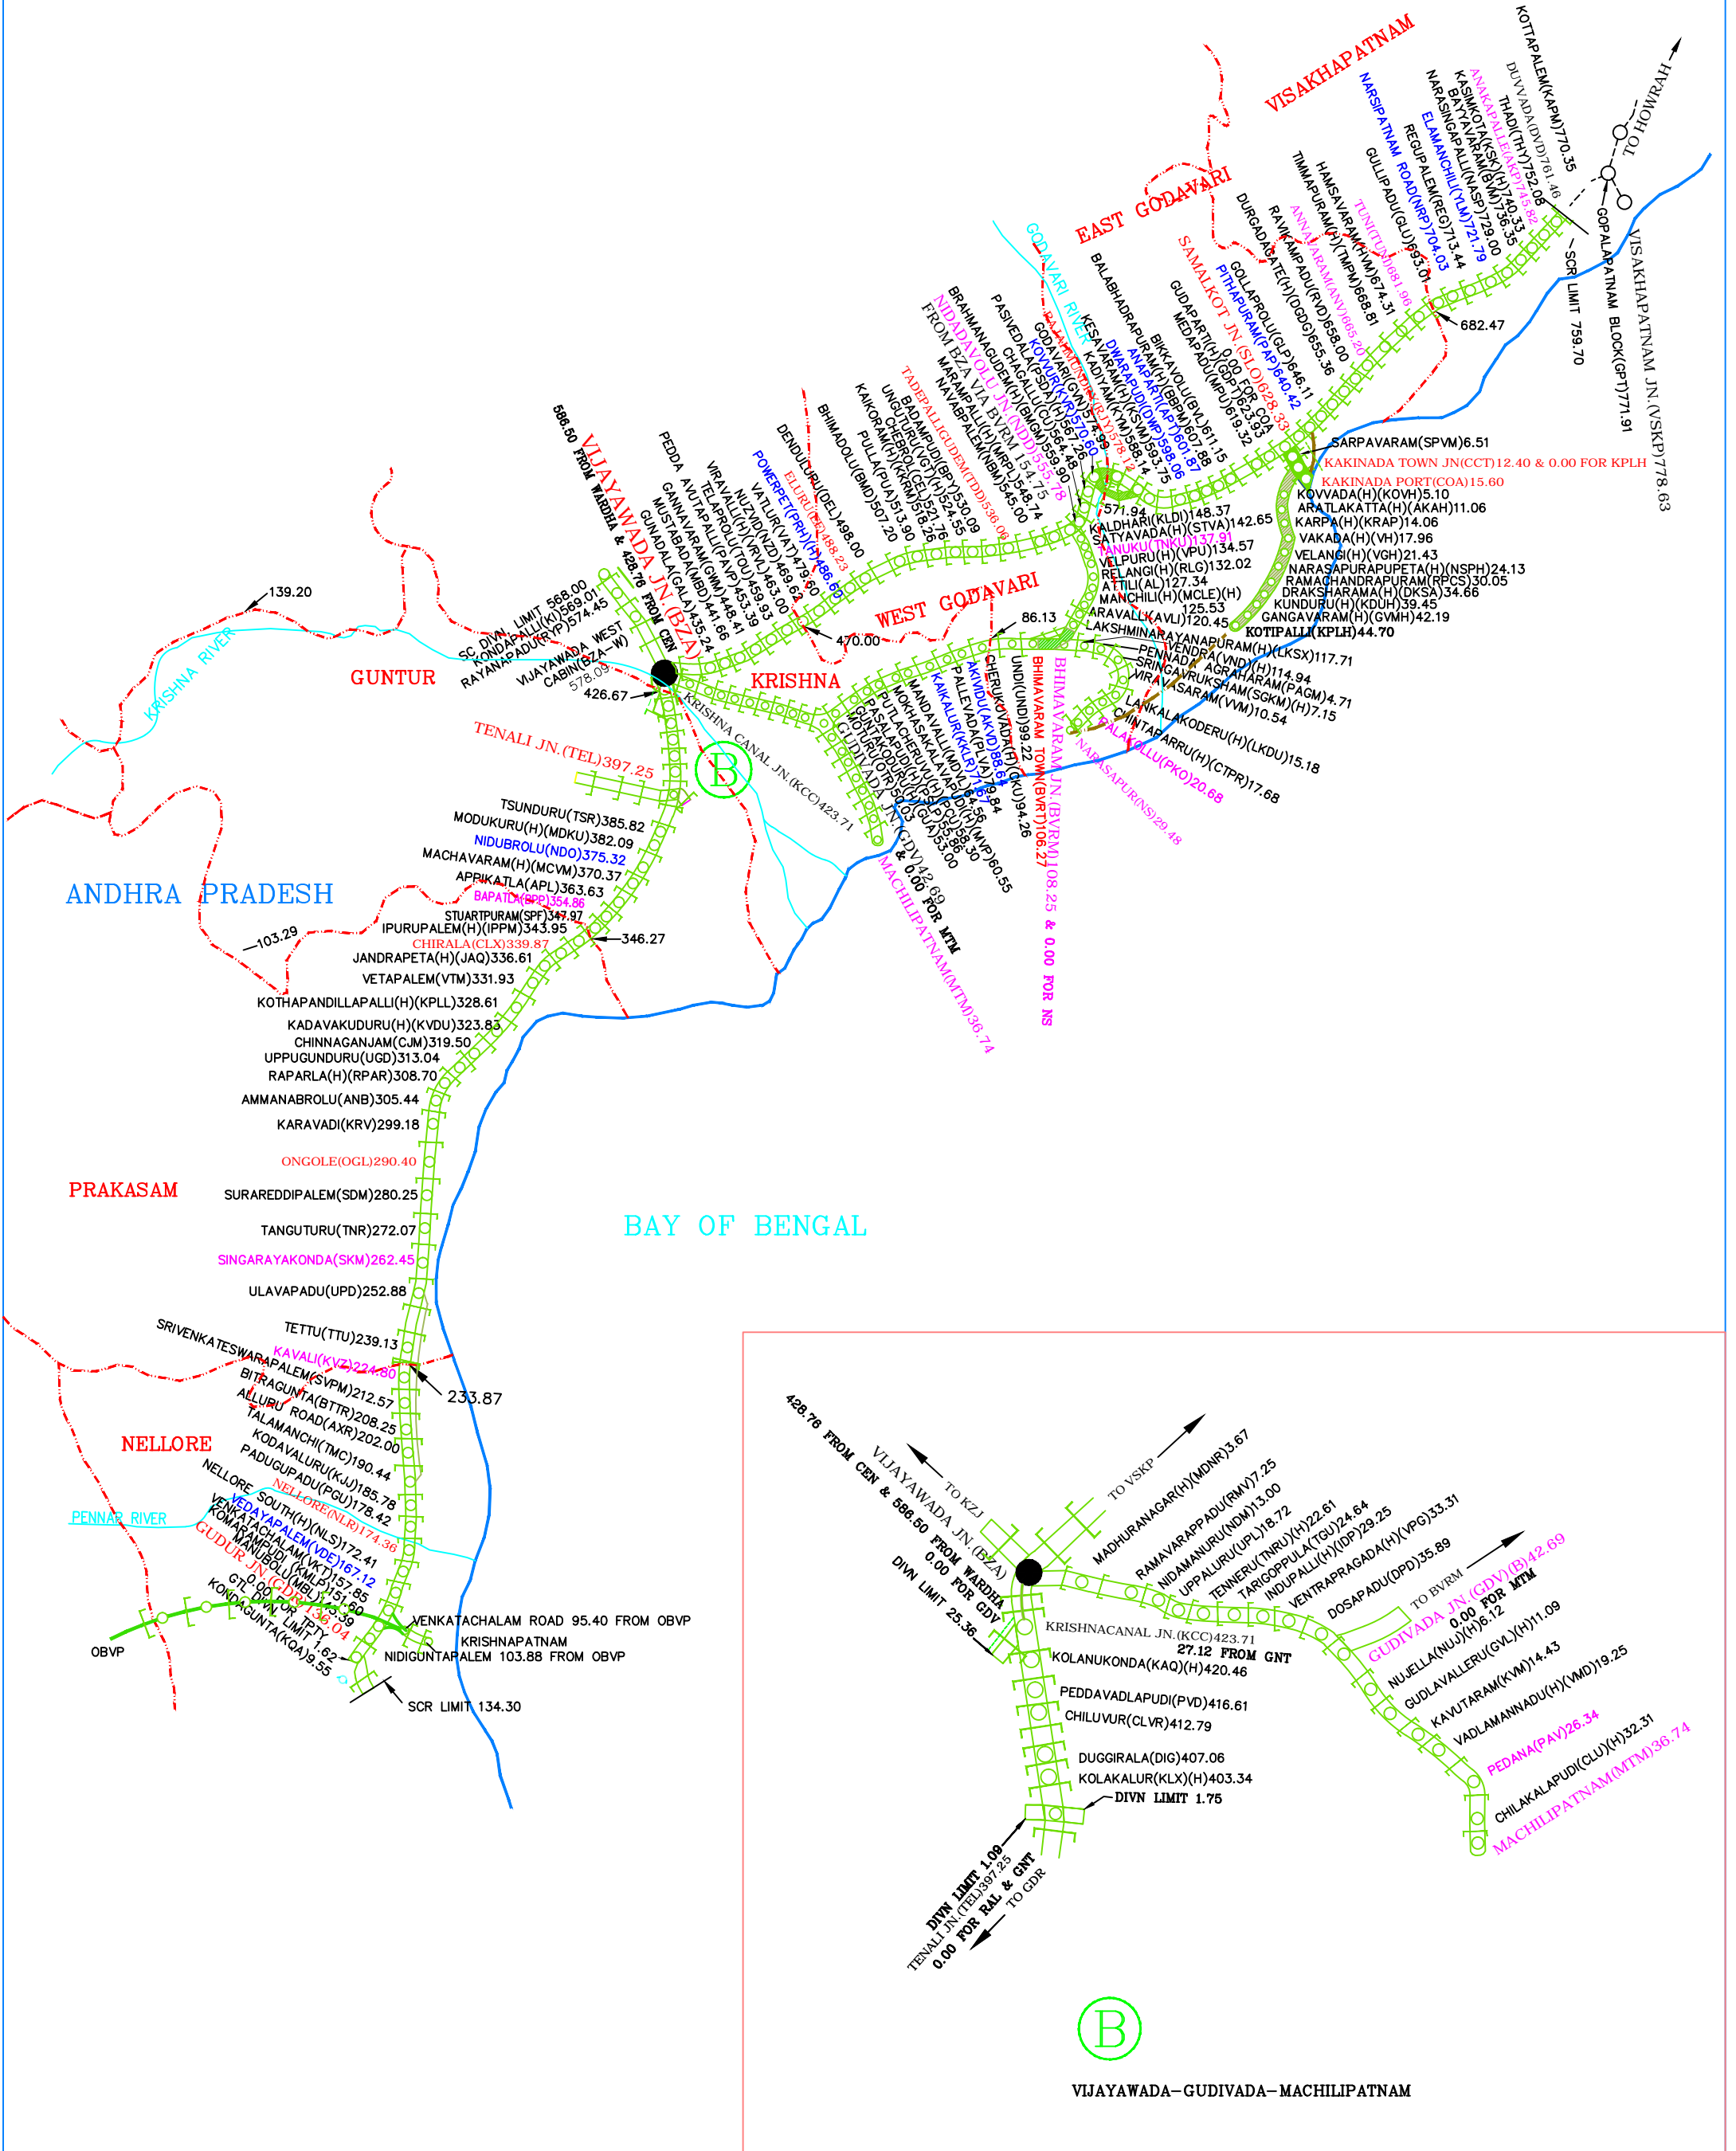

SOUTH CENTRAL RAILWAY VIJAYAWADA DIVISION

ORISSA

(B)

VIJAYAWADA-GUDIVADA-MACHILIPATNAM