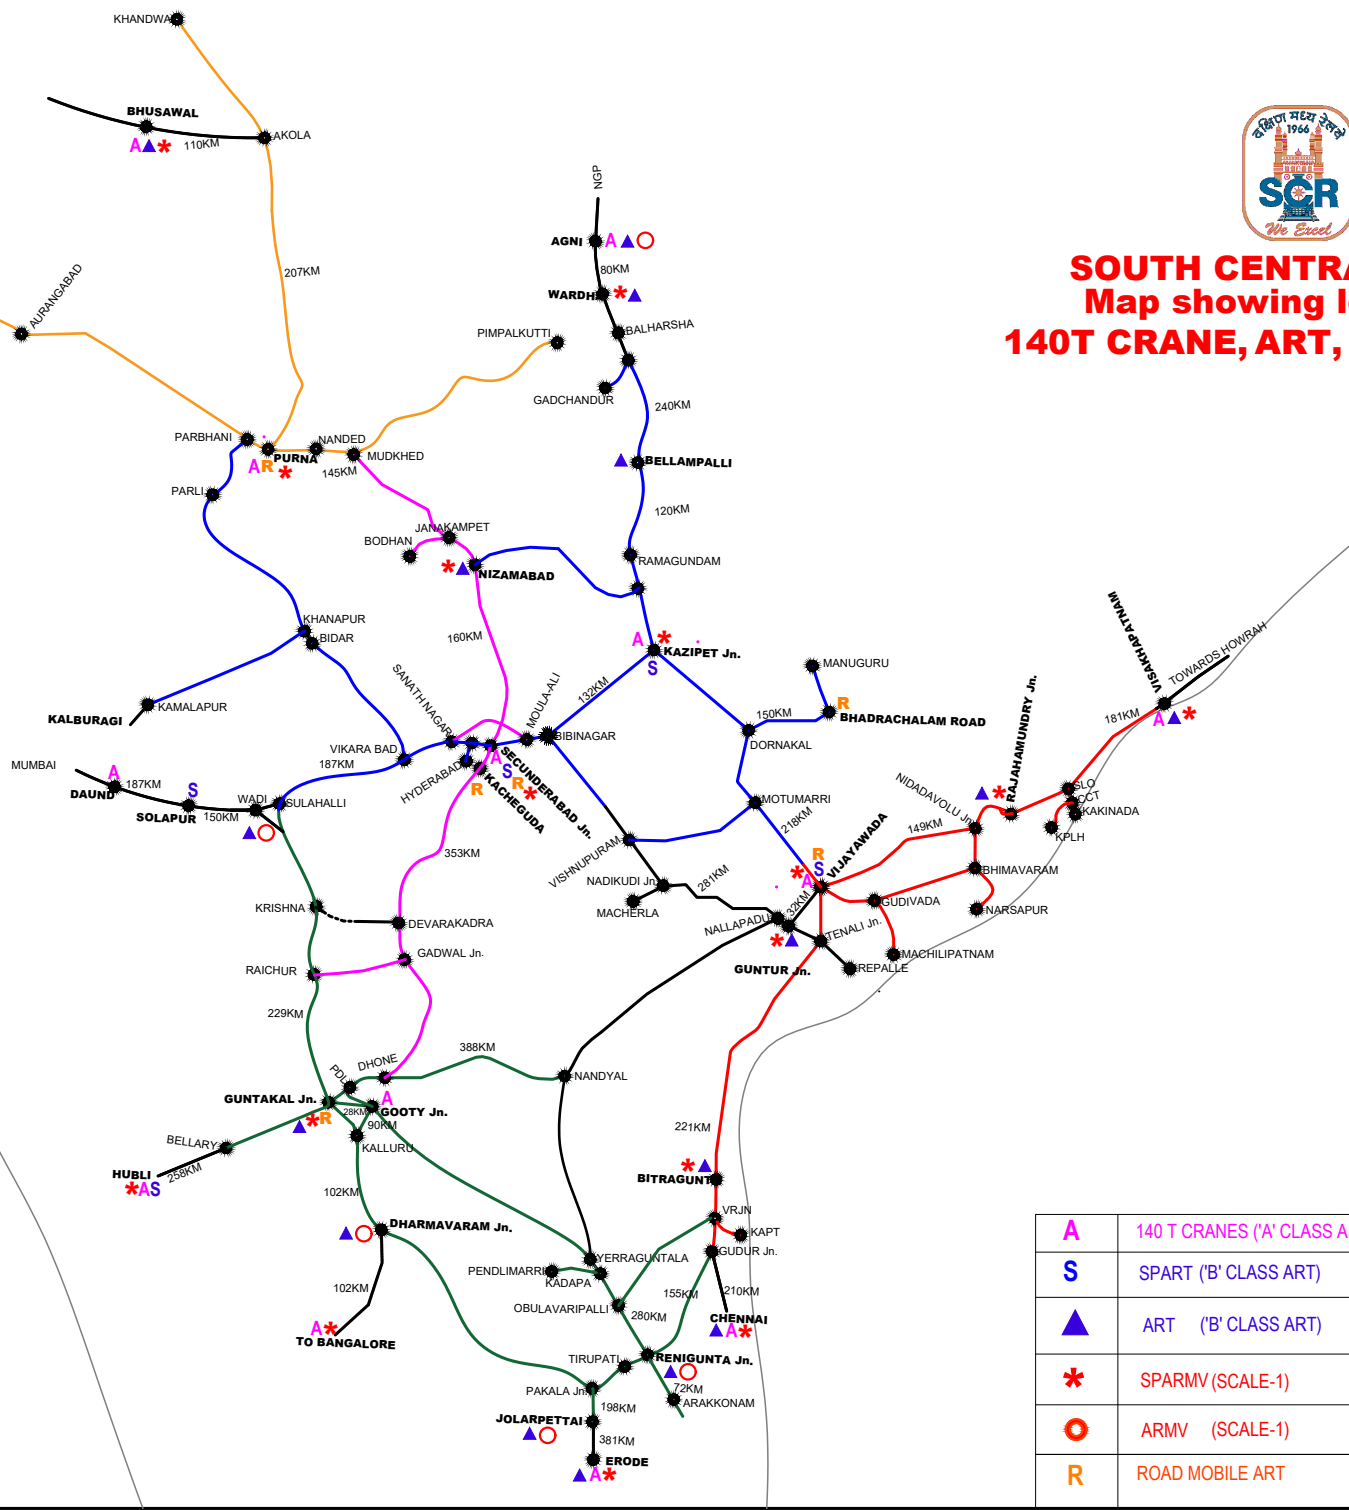

SOUTH CENTRAL RAILWAY Map showing locations of 140T CRANE, ART, ARMV & RM-ART .

DIVISION NOMINCLATURE:	
SC DIVN.	—
HYB DIVN	—
BZA DIVN	—
GTL DIVN	—
GNT DIV.	—
NED DIVN	—

A	140 T CRANES ('A' CLASS ART)	SC, KZJ, BZA, GY, PAU	5
S	SPART ('B' CLASS ART)	SC, BZA, KZJ	3
▲	ART ('B' CLASS ART)	BPA, RJJ, BTTR, RU, GTL, DMM, NZB, GNT	8
*	SPARMV (SCALE-1)	SC, KZJ, BZA, RJJ, BTTR, GTL, PAU, NZB & GNT	9
○	ARMV (SCALE-1)	RU, DMM	2
R	ROAD MOBILE ART	SC, BDCR, BZA, KCG, GTL, PAU	6