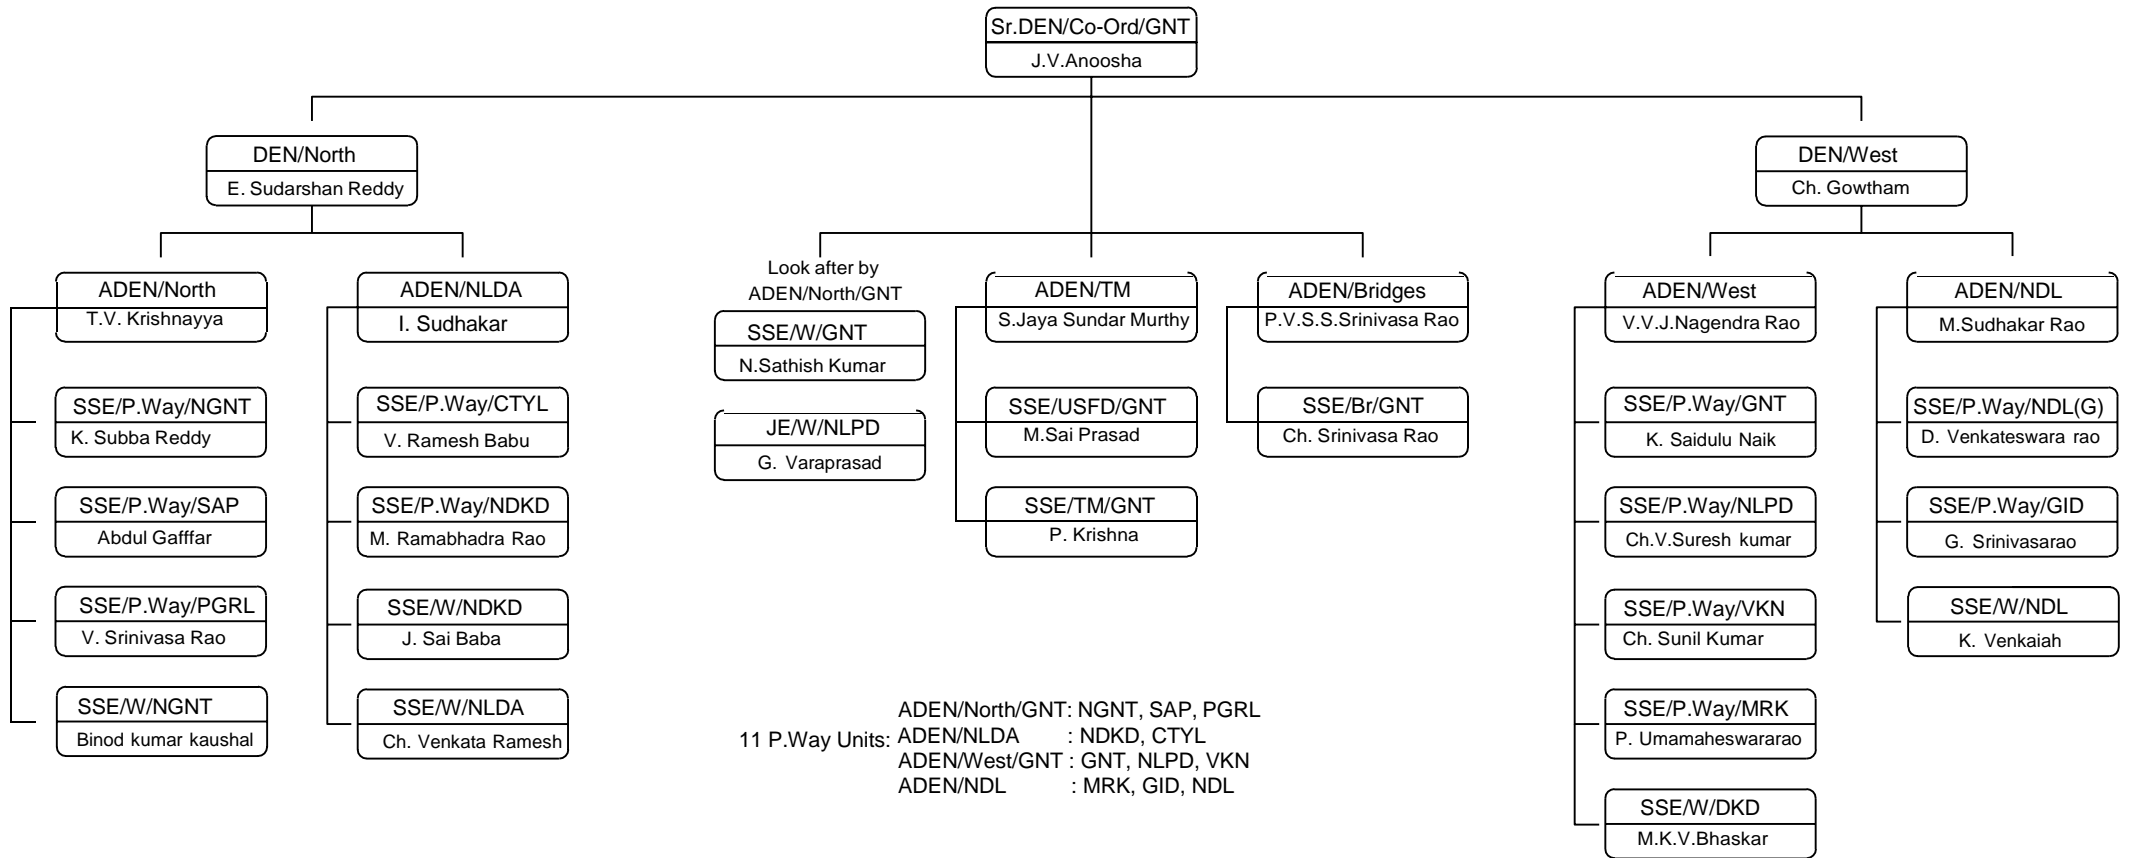

ENGINEERING ORGANIZATION CHART

11 P.Way Units: ADEN/North/GNT: NGNT, SAP, PGRL
 ADEN/NLDA : NDKD, CTYL
 ADEN/West/GNT : GNT, NLPD, VKN
 ADEN/NDL : MRK, GID, NDL