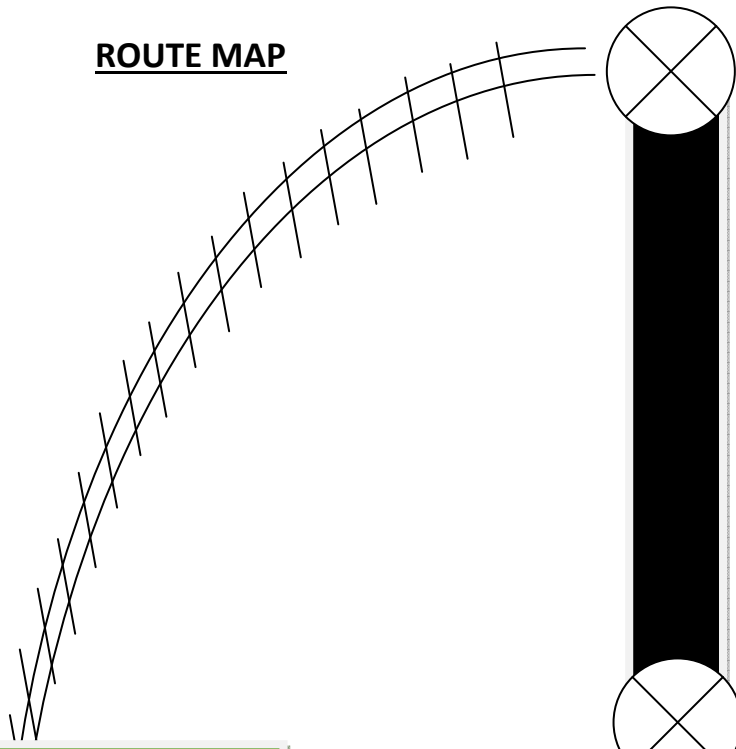

ROUTE MAP

SECUNDERABAD RLY STN

Bus Nos. From SC to Railway Degree College (opposite) 17, 18, 90, 113, 250, 290
MMTS: from SC to Seethaphal Mandi

METTUGUDA 'X' ROADS

SEETAFALMANDI RLY STN

C-TARA STC

U-TRUN

RLY JR.COLLEGE | RLY DEGREE COLLEGE

TARNAKA 'X' ROADS